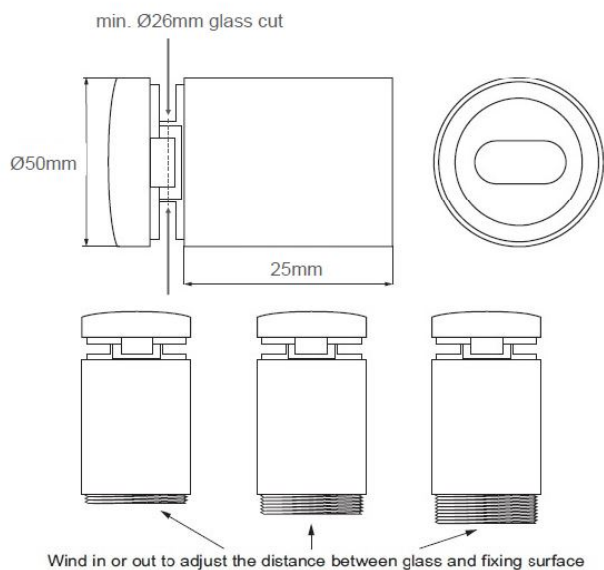

PRODUCT SHEET

Description:

Adjustable Stand-Off Glass Holder, SS316, Brushed, $\varnothing 50 \times 25 \text{mm}$, F/ 6,76-14mm. Glass, W/M10x40mm Threaded Rod

Item number:

22.10.472-0

Units	Box	Carton	HS Code	Barcode
Pcs.	4	40	8302419000	 5704866485470